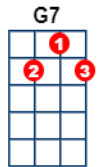

[C] Oh island [Dm] in the sun [G7] willed to me by my [C] father's hand
[Am] All my days I will [F] sing and praise
Of your [G7] forest waters your [C] shining sands [G7] [C]