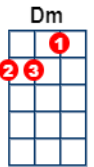

[C] As morning breaks the [F] heaven on high
[G7] I lift my heavy load [C] to the sky
[Am] Sun comes down with a [Dm] burning glow
[C] Mingles my sweat with the [G7] earth be [C] low